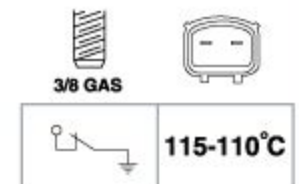

OEM NO.: MB356704

84002

SUITABLE: MITSUBISHI HYUNDAI KIA

FACET NO.: 7.5228

OEM NO.: MB-439576 MB-568959 25360-37250

84003

SUITABLE: MITSUBISHI

OEM NO.: MB439576