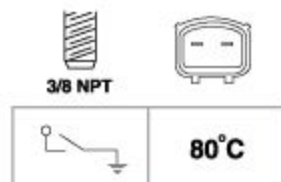

OEM NO.: MB356704

84002

SUITABLE: MITSUBISHI HYUNDAI KIA

FACET NO.: 7.5228

OEM NO.: MB-439576 MB-568959 25360-37250

84003

SUITABLE: MITSUBISHI

OEM NO.: MB439576