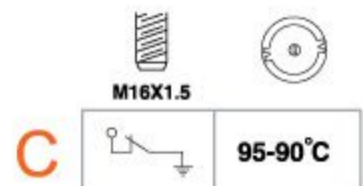

84018

SUITABLE: TOYOTA
FACET NO.: 7.5116
OEM NO.: 89427-14070

SUITABLE: TOYOTA
FACET NO.: 7.5070
OEM NO.: 89428-15011
89428-32010

SUITABLE: TOYOTA
FACET NO.: 7.5086
OEM NO.: 89428-10050
89428-30090

SUITABLE: TOYOTA
FACET NO.:
OEM NO.: 89428-10031