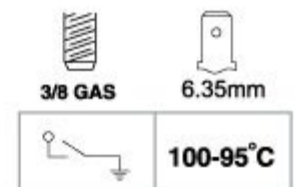

84029

SUITABLE: DAIHATSU
FACET NO.: 7.5276
OEM NO.: 83430-87207-000 83430-87208-000
83430-87210-000 83430-87215-000
83430-87204