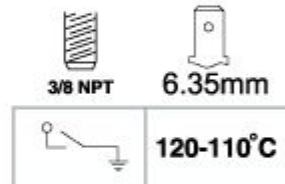

THERMO SWITCH

TERMOINTERRUPTOR INTERRUPTORES TÉRMICOS

84089

SUITABLE: GM FORD
STANDARD NO.: TS-74
OEM NO.: