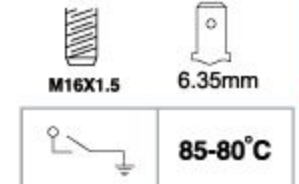

84005

SUITABLE: MITSUBISHI

FACET NO.: 7.5068

OEM NO.: MB007639