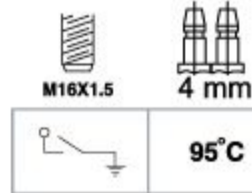

THERMO SWITCH

TERMOINTERRUPTOR INTERRUPTORES TÉRMICOS

84027

SUITABLE: HONDA

FACET NO.: 7.5139

OEM NO.: 37-760-PM3-003

84031

SUITABLE: HONDA