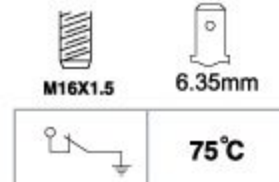

84044

SUITABLE: KIA

FACET NO.:

OEM NO.: KK150-18-840A