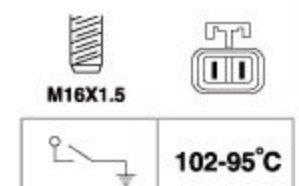

SUITABLE: NISSAN

FACET NO.: 7.5066

OEM NO.: 21595-02E00 21595-D4000

THERMO SWITCH

TERMOINTERRUPTOR INTERRUPTORES TÉRMICOS

84009

SUITABLE: NISSAN
 FACET NO.: 7.5112
 OEM NO.: 21595-63A01
 21595-07F00

A 85-80°C