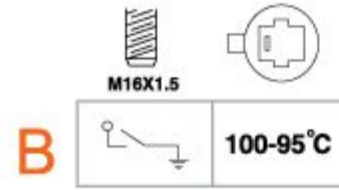

SUITABLE: TOYOTA
FACET NO.: 7.5236
OEM NO.: 89428-60060