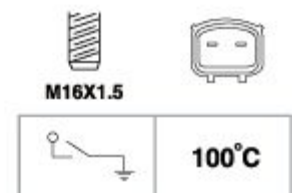

OEM NO.: 25360-24000 25360-24050

84036

SUITABLE: HYUNDAI

FACET NO.:

OEM NO.: 93920-37100

84037

SUITABLE: HYUNDAI

OEM NO.: 93920-34000