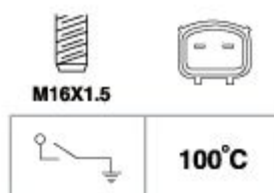

OEM NO.: 25360-24000 25360-24050

84036

SUITABLE: HYUNDAI

FACET NO.:

OEM NO.: 93920-37100

84037

SUITABLE: HYUNDAI

OEM NO.: 93920-34000