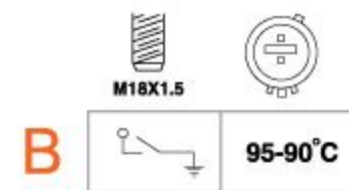

OEM NO.: 37773-PH1-621 37773-PH1-003 37773-PT0004
37773-PH2-004 37773-PH2-621

84032

SUITABLE: HONDA ISUZU

FACET NO.: 7.5179

OEM NO.: 37773-PTS-A01 5-86202-840-0

SUITABLE: HONDA

FACET NO.: 7.5196

OEM NO.: 37760-P00-003 37760-P00-004 37773-PLZ-E01