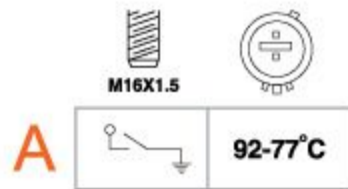

84030

SUITABLE: HONDA

FACET NO.: 7.5158

OEM NO.: 37770-PY3-A01

SUITABLE: HONDA

FACET NO.:

OEM NO.: 37773-PH1-621 37773-PH1-003 37773-PT0004
37773-PH2-004 37773-PH2-621