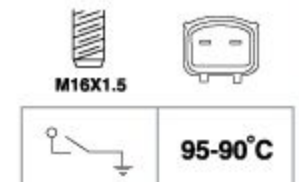

84004

SUITABLE: MITSUBISHI

FACET NO.: 7.5174

OEM NO.: MB660664