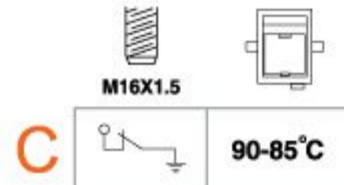

SUITABLE: TOYOTA
FACET NO.:
OEM NO.: 89428-15010