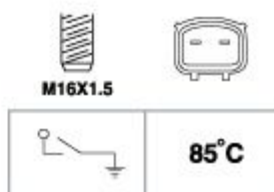

84038

SUITABLE: HYUNDAI

FACET NO.: 7.5246

OEM NO.: 25360-37100