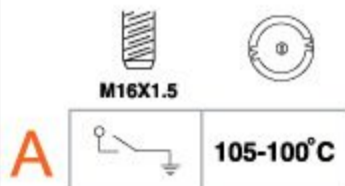

84018

SUITABLE: TOYOTA
FACET NO.: 7.5116
OEM NO.: 89427-14070

SUITABLE: TOYOTA
FACET NO.: 7.5070
OEM NO.: 89428-15011
89428-32010

SUITABLE: TOYOTA
FACET NO.: 7.5086
OEM NO.: 89428-10050
89428-30090

SUITABLE: TOYOTA
FACET NO.:
OEM NO.: 89428-10031