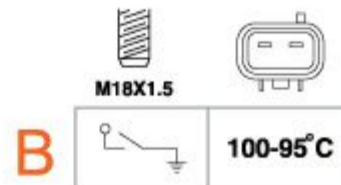

SUITABLE: SUZUKI GM
FACET NO.: 7.5186
OEM NO.: 17680-50F10
96 065 719