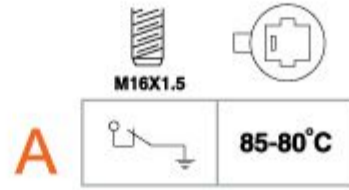

THERMO SWITCH

TERMOINTERRUPTOR INTERRUPTORES TÉRMICOS

84021-1

SUITABLE: TOYOTA
FACET NO.: 7.5095
OEM NO.: 89428-10110 89428-10100 89428-10090