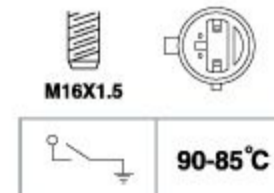

84035

SUITABLE: HYUNDAI

FACET NO.: 7.5110

OEM NO.: 25360-43800 25360-33010
25360-33101 25360-33011

84112

SUITABLE: HYUNDAI

FACET NO.: 7.5110

OEM NO.: 25360-33010 25360-33011
25360-33101