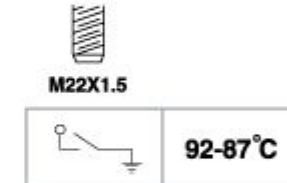

84133

SUITABLE: FIAT
FACET NO.: 7.5001
OEM NO.: 5951985 5951987
4478951 4478952