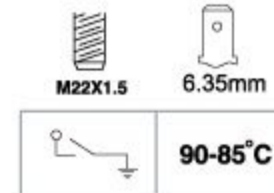

84034

SUITABLE: DAEWOO CITROEN

FACET NO.: 7.5134

OEM NO.: 96181814 96 029 641