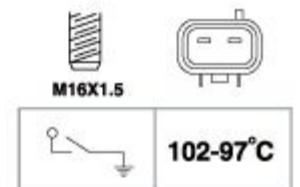

SUITABLE: TOYOTA
 FACET NO.:
 OEM NO.: 89428-30030

SUITABLE: TOYOTA
 FACET NO.:
 OEM NO.: 89428-15010

84020

SUITABLE: TOYOTA G M
 FACET NO.: 7.5198
 OEM NO.: 89428-12150 89428-12160
 94 853 093

84023

SUITABLE: SUZUKI
 FACET NO.: 7.5172
 OEM NO.: 17600-70830 17680-60B20