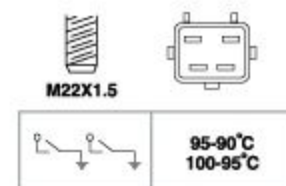

84092

SUITABLE: FORD
FACET NO.: 7.5682
OEM NO.: 7001606 89BB-8B607-AC