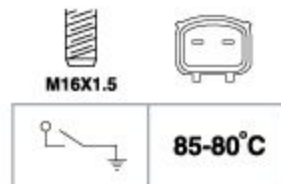

OEM NO.: MB356704

84002

SUITABLE: MITSUBISHI HYUNDAI KIA

FACET NO.: 7.5228

OEM NO.: MB-439576 MB-568959 25360-37250

84003

SUITABLE: MITSUBISHI

OEM NO.: MB439576