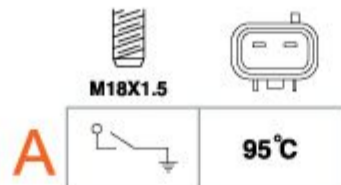

84022

SUITABLE: SUZUKI
FACET NO.: 7.5149
OEM NO.: 17600-70810
17680-70B30
17600-70811
17680-70B00