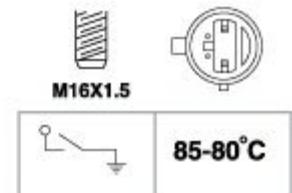

84117

SUITABLE: HYUNDAI

FACET NO.: 7.5150

OEM NO.: 25360-24000 25360-24050