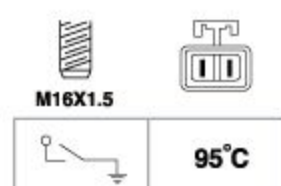

84008

SUITABLE: NISSAN

OEM NO.: 21595-16E00 21595-38E00