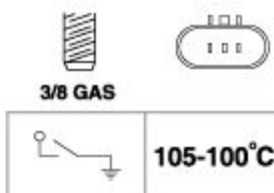

OEM NO.:

84116

SUITABLE: HYUNDAI

FACET NO.: 7.5225

OEM NO.: 25360-28200 25360-33200
25360-33300

84117

SUITABLE: HYUNDAI

FACET NO.: 7.5150