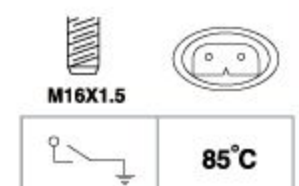

84007

SUITABLE: MITSUBISHI

FACET NO.: 7.5217

OEM NO.: MB605079