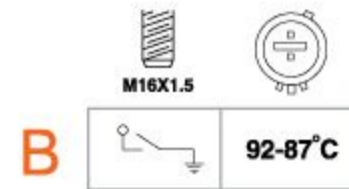

84030

SUITABLE: HONDA

FACET NO.: 7.5158

OEM NO.: 37770-PY3-A01

SUITABLE: HONDA

FACET NO.:

OEM NO.: 37773-PH1-621 37773-PH1-003 37773-PT0004
37773-PH2-004 37773-PH2-621