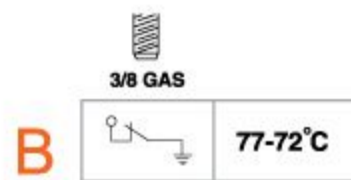

84006-2

SUITABLE: TOYOTA
FACET NO.: 7.5076
OEM NO.: 89428-12030

SUITABLE: TOYOTA
FACET NO.: 7.5269
OEM NO.: 89427-12051