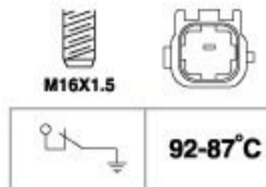

SUITABLE: TOYOTA
 FACET NO.:
 OEM NO.: 89428-30030

SUITABLE: TOYOTA
 FACET NO.:
 OEM NO.: 89428-15010

84020

SUITABLE: TOYOTA G M
 FACET NO.: 7.5198
 OEM NO.: 89428-12150 89428-12160
 94 853 093

84023

SUITABLE: SUZUKI
 FACET NO.: 7.5172
 OEM NO.: 17600-70830 17680-60B20