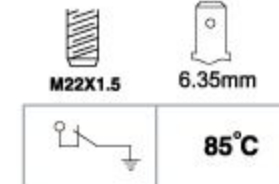

SUITABLE: HYUNDAI

FACET NO.: 7.5278

OEM NO.: 25360-37200

84043

SUITABLE: KIA

FACET NO.: 7.5258

OEM NO.: KK150-18-840

84044