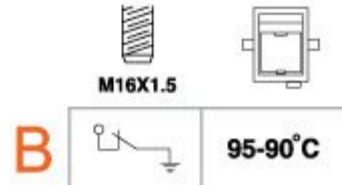

SUITABLE: TOYOTA
FACET NO.:
OEM NO.: 89428-30030