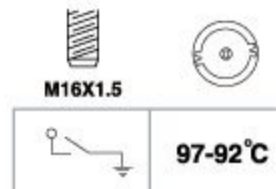

84018-1

SUITABLE: MAZDA
FACET NO.: 7.5221
OEM NO.: P N41-18-840