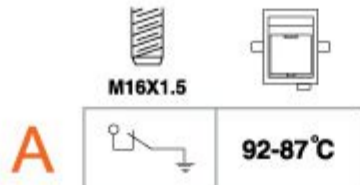

84021-1

SUITABLE: TOYOTA
 FACET NO.: 7.5095
 OEM NO.: 89428-10110 89428-10100 89428-10090

SUITABLE: TOYOTA
 FACET NO.: 7.5236
 OEM NO.: 89428-60060

84026

SUITABLE: TOYOTA
 FACET NO.:
 OEM NO.: 89428-10030