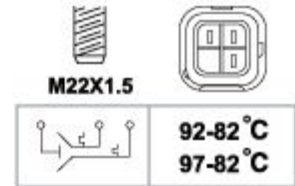

FACET NO.:

OEM NO.: 77 00 782 503
77 00 796 048
4402309
96123564

84135

SUITABLE: RENAULT

FACET NO.: 7.5628

OEM NO.: 77 00 798 264

84136

SUITABLE: RENAULT