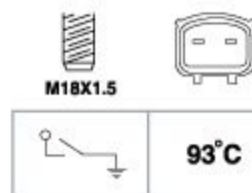

84033

SUITABLE: DAEWOO-TICO

FACET NO.:

OEM NO.: 94583150 17680A78B00