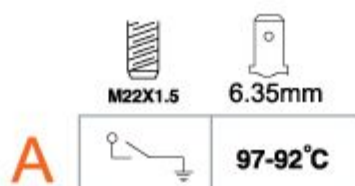

84064-1

SUITABLE: LADA

FACET NO.: 7.5111

VERNET NO.: B6996

OEM NO.:

SUITABLE: LADA-SAMARA

VERNET NO.: B6994

OEM NO.: