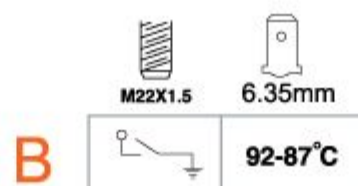

84064-1

SUITABLE: LADA

FACET NO.: 7.5111

VERNET NO.: B6996

OEM NO.:

SUITABLE: LADA-SAMARA

VERNET NO.: B6994

OEM NO.: