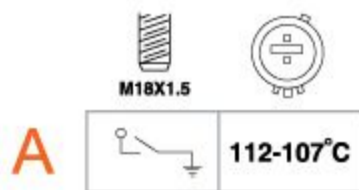

OEM NO.: 37773-PH1-621 37773-PH1-003 37773-PT0004
37773-PH2-004 37773-PH2-621

84032

SUITABLE: HONDA ISUZU

FACET NO.: 7.5179

OEM NO.: 37773-PTS-A01 5-86202-840-0

SUITABLE: HONDA

FACET NO.: 7.5196

OEM NO.: 37760-P00-003 37760-P00-004 37773-PLZ-E01