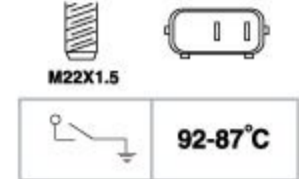

84106

SUITABLE: VOLKSWAGEN

FACET NO.: 7.5272

OEM NO.: 547 959 481