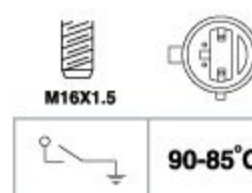

84035

SUITABLE: HYUNDAI

FACET NO.: 7.5110

OEM NO.: 25360-43800 25360-33010
25360-33101 25360-33011