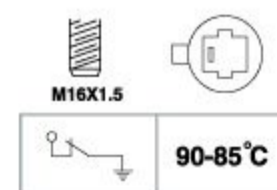

SUITABLE: TOYOTA
FACET NO.:
OEM NO.: 89428-10031

84019

SUITABLE: TOYOTA
FACET NO.: 7.5223
OEM NO.: 89428-41010

84021

SUITABLE: TOYOTA
FACET NO.: 7.5156
OEM NO.: 89428-20060

THERMO SWITCH

TERMOINTERRUPTOR INTERRUPTORES TÉRMICOS