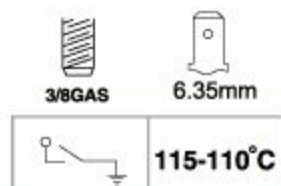

84005

SUITABLE: MITSUBISHI

FACET NO.: 7.5068

OEM NO.: MB007639

84005-1

SUITABLE: MITSUBISHI

FACET NO.: 7.5218

OEM NO.: MD-142766