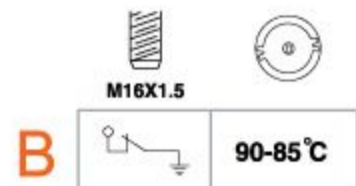

84018

SUITABLE: TOYOTA
FACET NO.: 7.5116
OEM NO.: 89427-14070

SUITABLE: TOYOTA
FACET NO.: 7.5070
OEM NO.: 89428-15011
89428-32010

SUITABLE: TOYOTA
FACET NO.: 7.5086
OEM NO.: 89428-10050
89428-30090

SUITABLE: TOYOTA
FACET NO.:
OEM NO.: 89428-10031