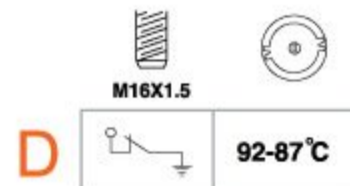

84018

SUITABLE: TOYOTA
FACET NO.: 7.5116
OEM NO.: 89427-14070

SUITABLE: TOYOTA
FACET NO.: 7.5070
OEM NO.: 89428-15011
89428-32010

SUITABLE: TOYOTA
FACET NO.: 7.5086
OEM NO.: 89428-10050
89428-30090

SUITABLE: TOYOTA
FACET NO.:
OEM NO.: 89428-10031