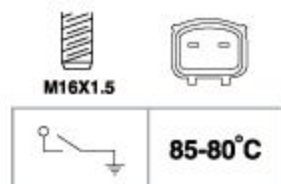

84004

SUITABLE: MITSUBISHI

FACET NO.: 7.5174

OEM NO.: MB660664

84091

SUITABLE: MITSUBISHI

FACET NO.: 7.5173

OEM NO.: MB-660663 MB-845063