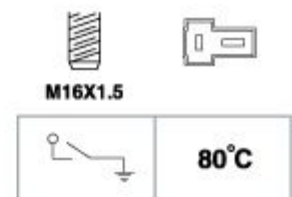

84115

SUITABLE: HYUNDAI

OEM NO.: