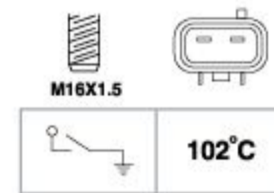

84031

SUITABLE: HONDA

FACET NO.:

OEM NO.: