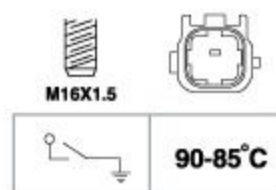

84019

SUITABLE: TOYOTA
FACET NO.: 7.5223
OEM NO.: 89428-41010