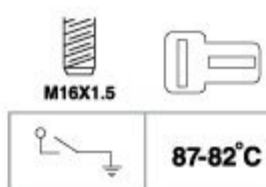

84024

SUITABLE: SUZUKI
FACET NO.: 7.5199
OEM NO.: 17680-84000
17680-84201