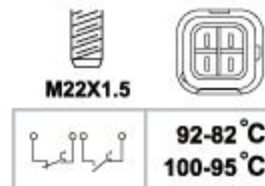

84136

SUITABLE: RENAULT

FACET NO.: 7.5658

OEM NO.: 77 00 809 773