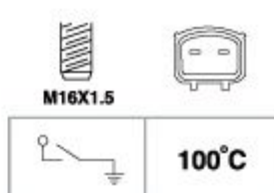

84040

SUITABLE: HYUNDAI

OEM NO.: 93920-34000