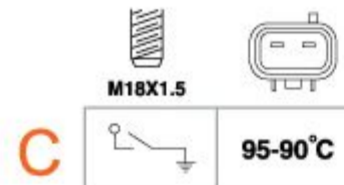

84022

SUITABLE: SUZUKI
 FACET NO.: 7.5149
 OEM NO.: 17600-70810
 17680-70B30
 17600-70811
 17680-70B00

SUITABLE: SUZUKI GM
 FACET NO.: 7.5186
 OEM NO.: 17680-50F10
 96 065 719

SUITABLE: SUZUKI
 FACET NO.: 7.5282
 OEM NO.: 17680-50F00