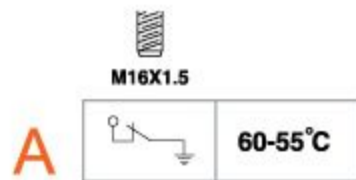

84006-2

SUITABLE: TOYOTA
FACET NO.: 7.5076
OEM NO.: 89428-12030

SUITABLE: TOYOTA
FACET NO.: 7.5269
OEM NO.: 89427-12051