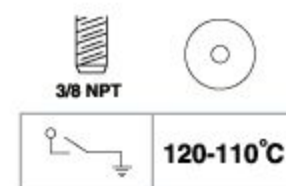

SUITABLE: FORD
 FACET NO.: 7.5682
 OEM NO.: 7001606 89BB-8B607-AC

84087

SUITABLE: GM
 STANDARD NO.: TS-147
 OEM NO.: 3040 674 3053 247 3090 289

84088

SUITABLE: GM
 STANDARD NO.: TS-81
 OEM NO.:

THERMO SWITCH